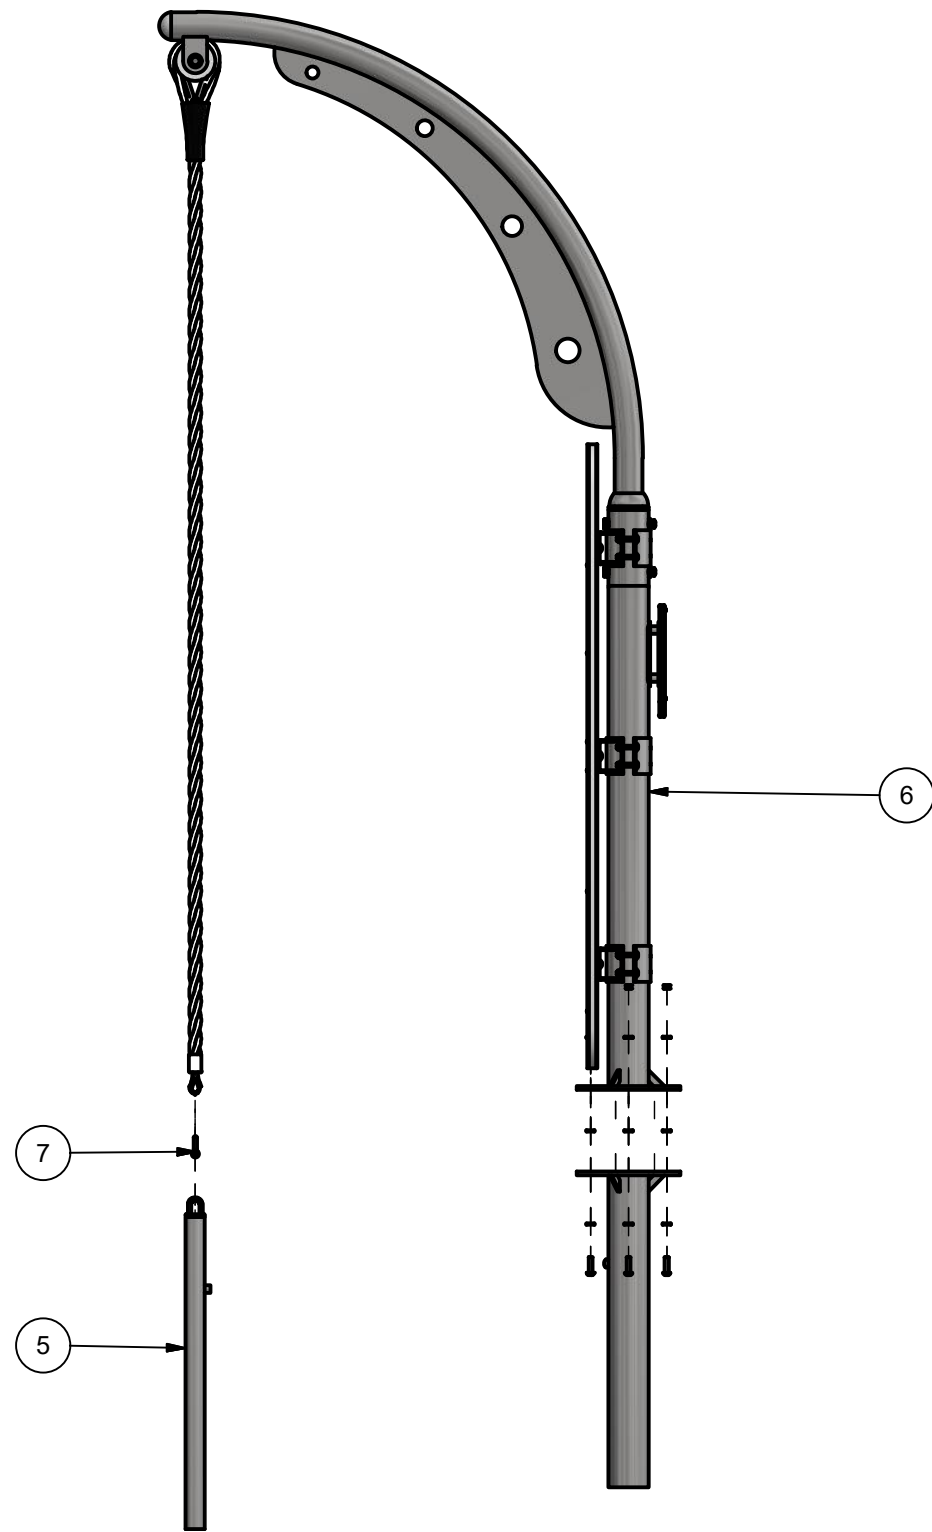

PLAN VIEW DRAWING	
PRODUCT NAME: ActiveFit Rope Climb	
PRODUCT NUMBER: FIT-000040	REVISED JAN. 2018
ALL DIMENSIONS ARE IN INCHES	SCALE 1 : 24
www.activefit.ca 800-463-2361	

Parts List			
Item	Product Number	Product Name	QTY
1	FAS-000035	1/2" Galvanized Steel Structural Flat Washer	12
2	FAS-000034	1/2"-13 SS Hex Nut	6
3	FAS-000033	1/2" x 13 x 2" SS Button Socket Cap Screw	6
4	FDN-000003	Concrete Post Extension (13" dia Plate w/ 5" Post)(No Gussets)	1
5	FDN-000012	Rope Climb Concrete Post Extension (w/ 2 3/8" Post)(No Gussets)	1
6	FIT-000040	Rope Climb Assembly	1
7	CON-000020	Straight Shackle No Snag 3/8"	1

NOTE:
APPLY LOCKTITE TO BOLTS WHEN ASSEMBLING

INSTALLATION DRAWING	
PRODUCT NAME: ActiveFit Rope Climb	
PRODUCT NUMBER: FIT-000040	REVISED JAN. 2018
ALL DIMENSIONS ARE IN INCHES	SCALE 1 : 24
www.activefit.ca 800-463-2361	

Parts List			
Item	Product Number	Product Name	QTY
1	MTL-000307	ActiveFit 5' Post (5" Diameter x 7 Gauge x 60 1/2")	1
2	MTL-000305	Rope Climb Arch	1
3	CON-000039	Kick Plate Support Clamp	3
4	CON-000037	Ø5" Post Clamp w/ Set Screws	3
5	FAS-000005	3/8" ID x 1" OD Flat SS Washer	30
6	FAS-000047	3/8"-16 X 2 1/2" : Six Lobe Bolt (TORX TAMPER RESISTANT Bolts)	12
7	FAS-000004	3/8" SS Hex Nut	12
8	FAS-000086	5/8"-11 x 5-1/2" ASTM F3125 Grade A325 Hot Dipped Galvanized Finish Structural Bolt	2
9	FAS-000013	5/8" ASTM F436 Structural Flat Washer	4
10	FAS-000015	5/8"-11 18-8 SS Hex Nut	2
11	FAS-000084	3/8"-16 x 1/4" Hex Drive Cup Point Grade 18-8 Stainless Steel Socket Set Screw	6
12	PNL-000046	Rope Climb Kick Plate	1
13	FAS-000031	#6-18 x 1/2" Square Drive SS Sheet Metal Screw	14
14	FAS-000037	3/8" - 16 Round Base Tee Nut	6
15	FAS-000057	3/8"-16 X 1 1/2" : Six Lobe Bolt (TORX TAMPER RESISTANT Bolts)	6
16	CON-000049	ActiveFit Rope Climb Rope	1
17	MCH-000107	Ø4" x 1" Flanged UHMW Simple Bearing	2
18	MCH-000093	Ø1" x 4" Shaft	1
19	MCH-000105	Ø1" ID x 1/8" Bearing Spacer	2