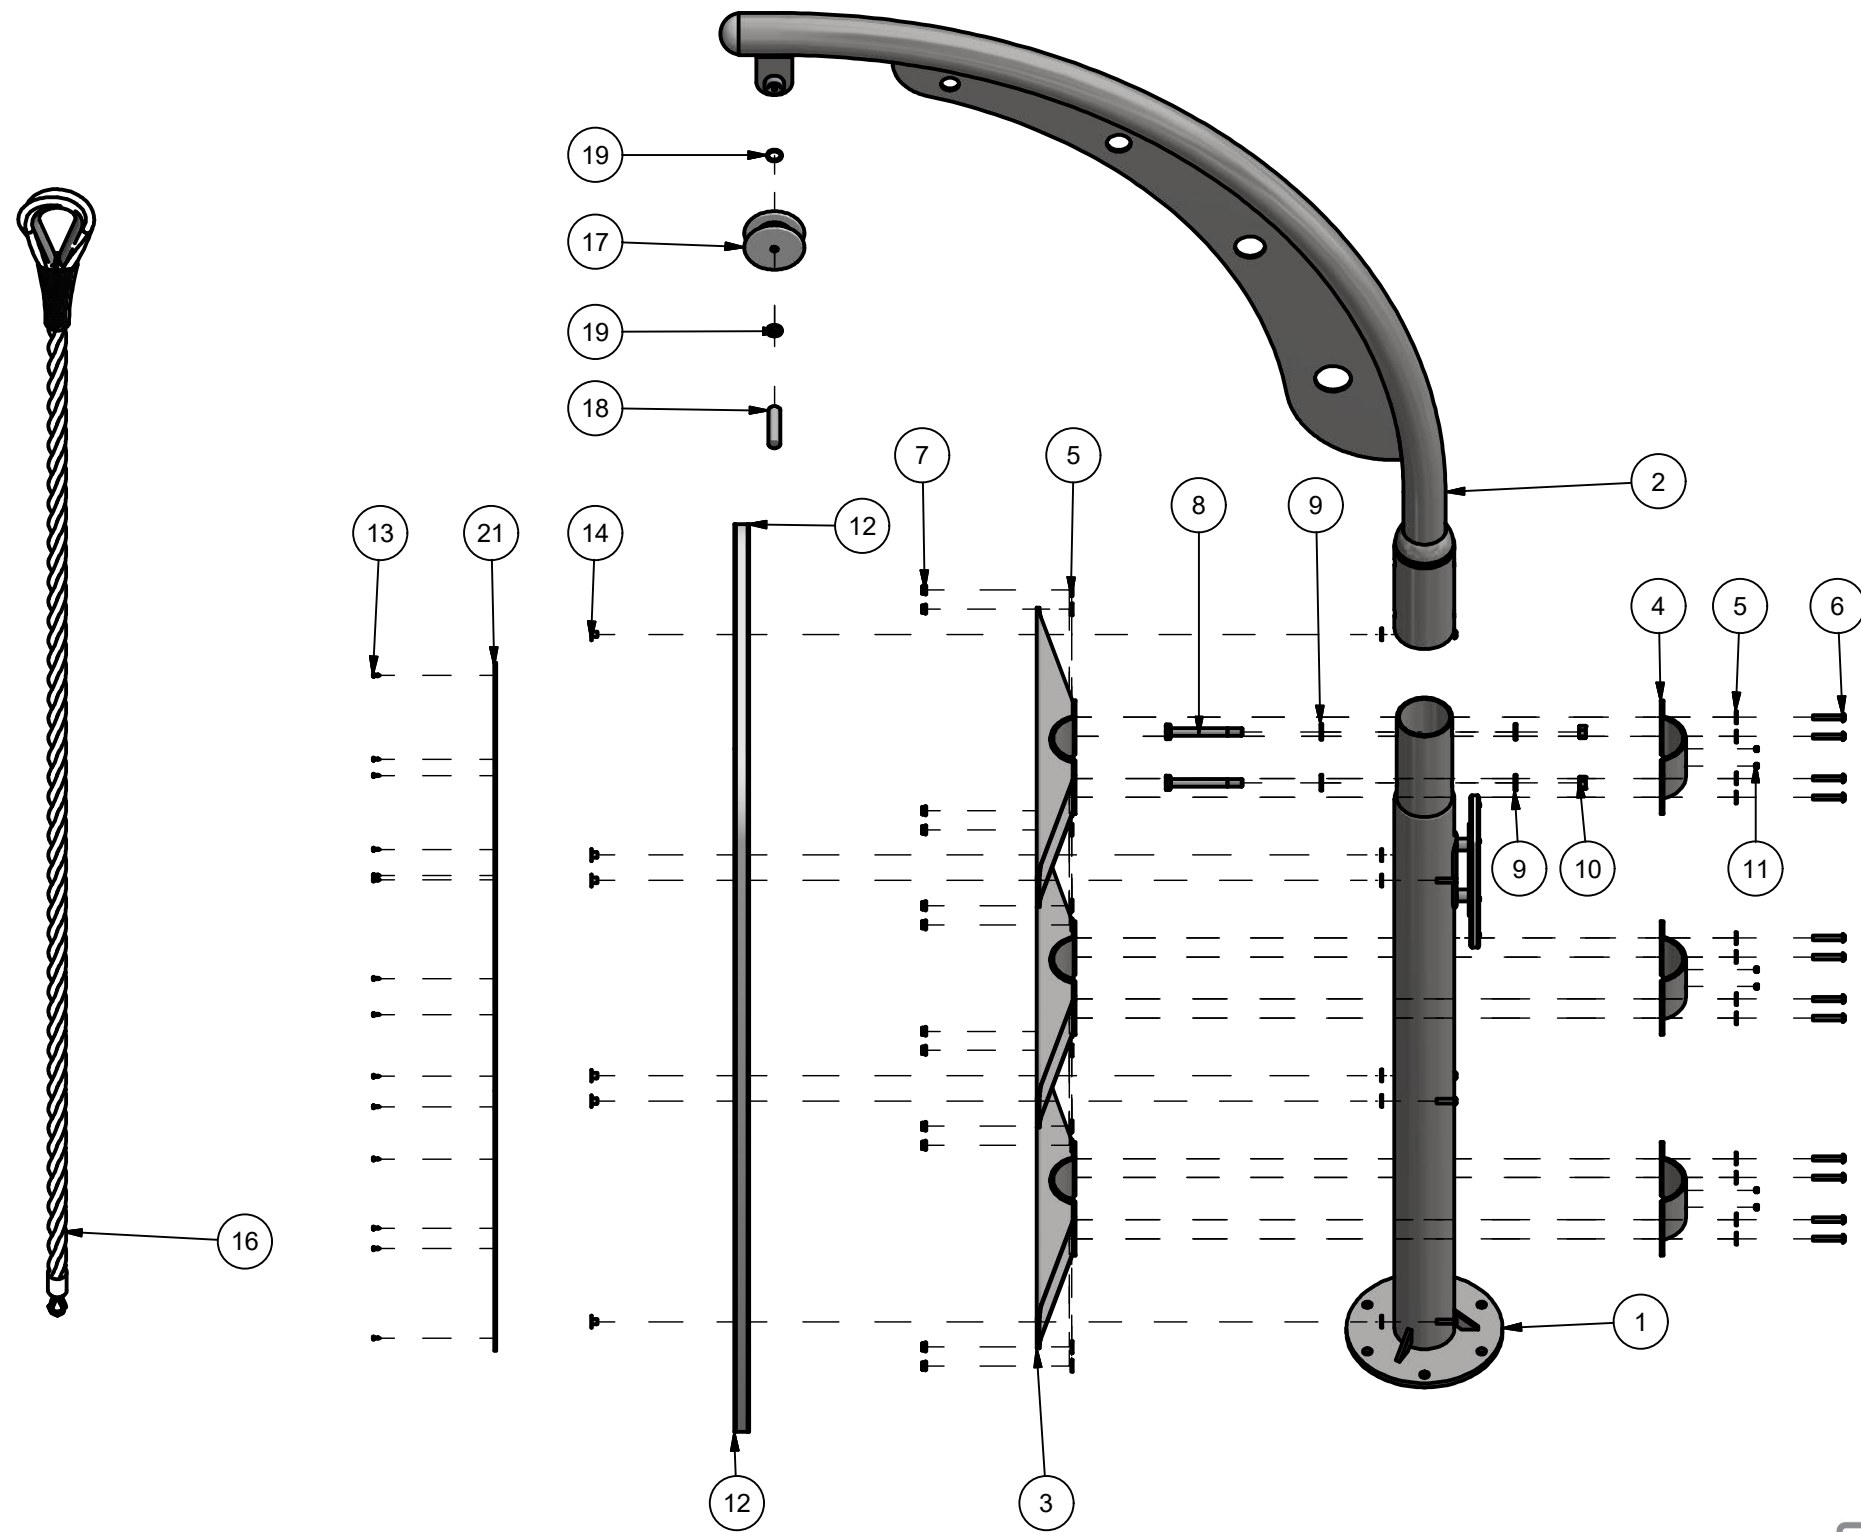

PLAN VIEW DRAWING	
PRODUCT NAME: ActiveFit Rope Climb	
PRODUCT NUMBER: FIT-000040	REVISED JAN. 2018
ALL DIMENSIONS ARE IN INCHES	SCALE 1 : 24
www.activefit.ca 800-463-2361	

Parts List			
Item	Product Number	Product Name	QTY
1	FAS-000035	1/2" Galvanized Steel Structural Flat Washer	12
2	FAS-000034	1/2"-13 SS Hex Nut	6
3	FAS-000033	1/2" x 13 x 2" SS Button Socket Cap Screw	6
4	FDN-000003	Concrete Post Extension (13" dia Plate w/ 5" Post)(No Gussets)	1
5	FDN-000012	Rope Climb Concrete Post Extension (w/ 2 3/8" Post)(No Gussets)	1
6	FIT-000040	Rope Climb Assembly	1
7	CON-000020	Straight Shackle No Snag 3/8"	1

NOTE:
APPLY LOCKTITE TO BOLTS WHEN ASSEMBLING

INSTALLATION DRAWING	
PRODUCT NAME: ActiveFit Rope Climb	
PRODUCT NUMBER: FIT-000040	REVISED JAN. 2018
ALL DIMENSIONS ARE IN INCHES	SCALE 1 : 24
www.activefit.ca 800-463-2361	

Parts List			
Item	Product Number	Product Name	QTY
1	MTL-000307	ActiveFit 5' Post (5" Diameter x 7 Gauge x 60 1/2")	1
2	MTL-000305	Rope Climb Arch	1
3	CON-000039	Kick Plate Support Clamp	3
4	CON-000037	Ø5" Post Clamp w/ Set Screws	3
5	FAS-000005	3/8" ID x 1" OD Flat SS Washer	30
6	FAS-000047	3/8"-16 X 2 1/2" : Six Lobe Bolt (TORX TAMPER RESISTANT Bolts)	12
7	FAS-000004	3/8" SS Hex Nut	12
8	FAS-000086	5/8"-11 x 5-1/2" ASTM F3125 Grade A325 Hot Dipped Galvanized Finish Structural Bolt	2
9	FAS-000013	5/8" ASTM F436 Structural Flat Washer	4
10	FAS-000015	5/8"-11 18-8 SS Hex Nut	2
11	FAS-000084	3/8"-16 x 1/4" Hex Drive Cup Point Grade 18-8 Stainless Steel Socket Set Screw	6
12	PNL-000046	Rope Climb Kick Plate	1
13	FAS-000031	#6-18 x 1/2" Square Drive SS Sheet Metal Screw	14
14	FAS-000037	3/8" - 16 Round Base Tee Nut	6
15	FAS-000057	3/8"-16 X 1 1/2" : Six Lobe Bolt (TORX TAMPER RESISTANT Bolts)	6
16	CON-000049	ActiveFit Rope Climb Rope	1
17	MCH-000107	Ø4" x 1" Flanged UHMW Simple Bearing	2
18	MCH-000093	Ø1" x 4" Shaft	1
19	MCH-000105	Ø1" ID x 1/8" Bearing Spacer	2