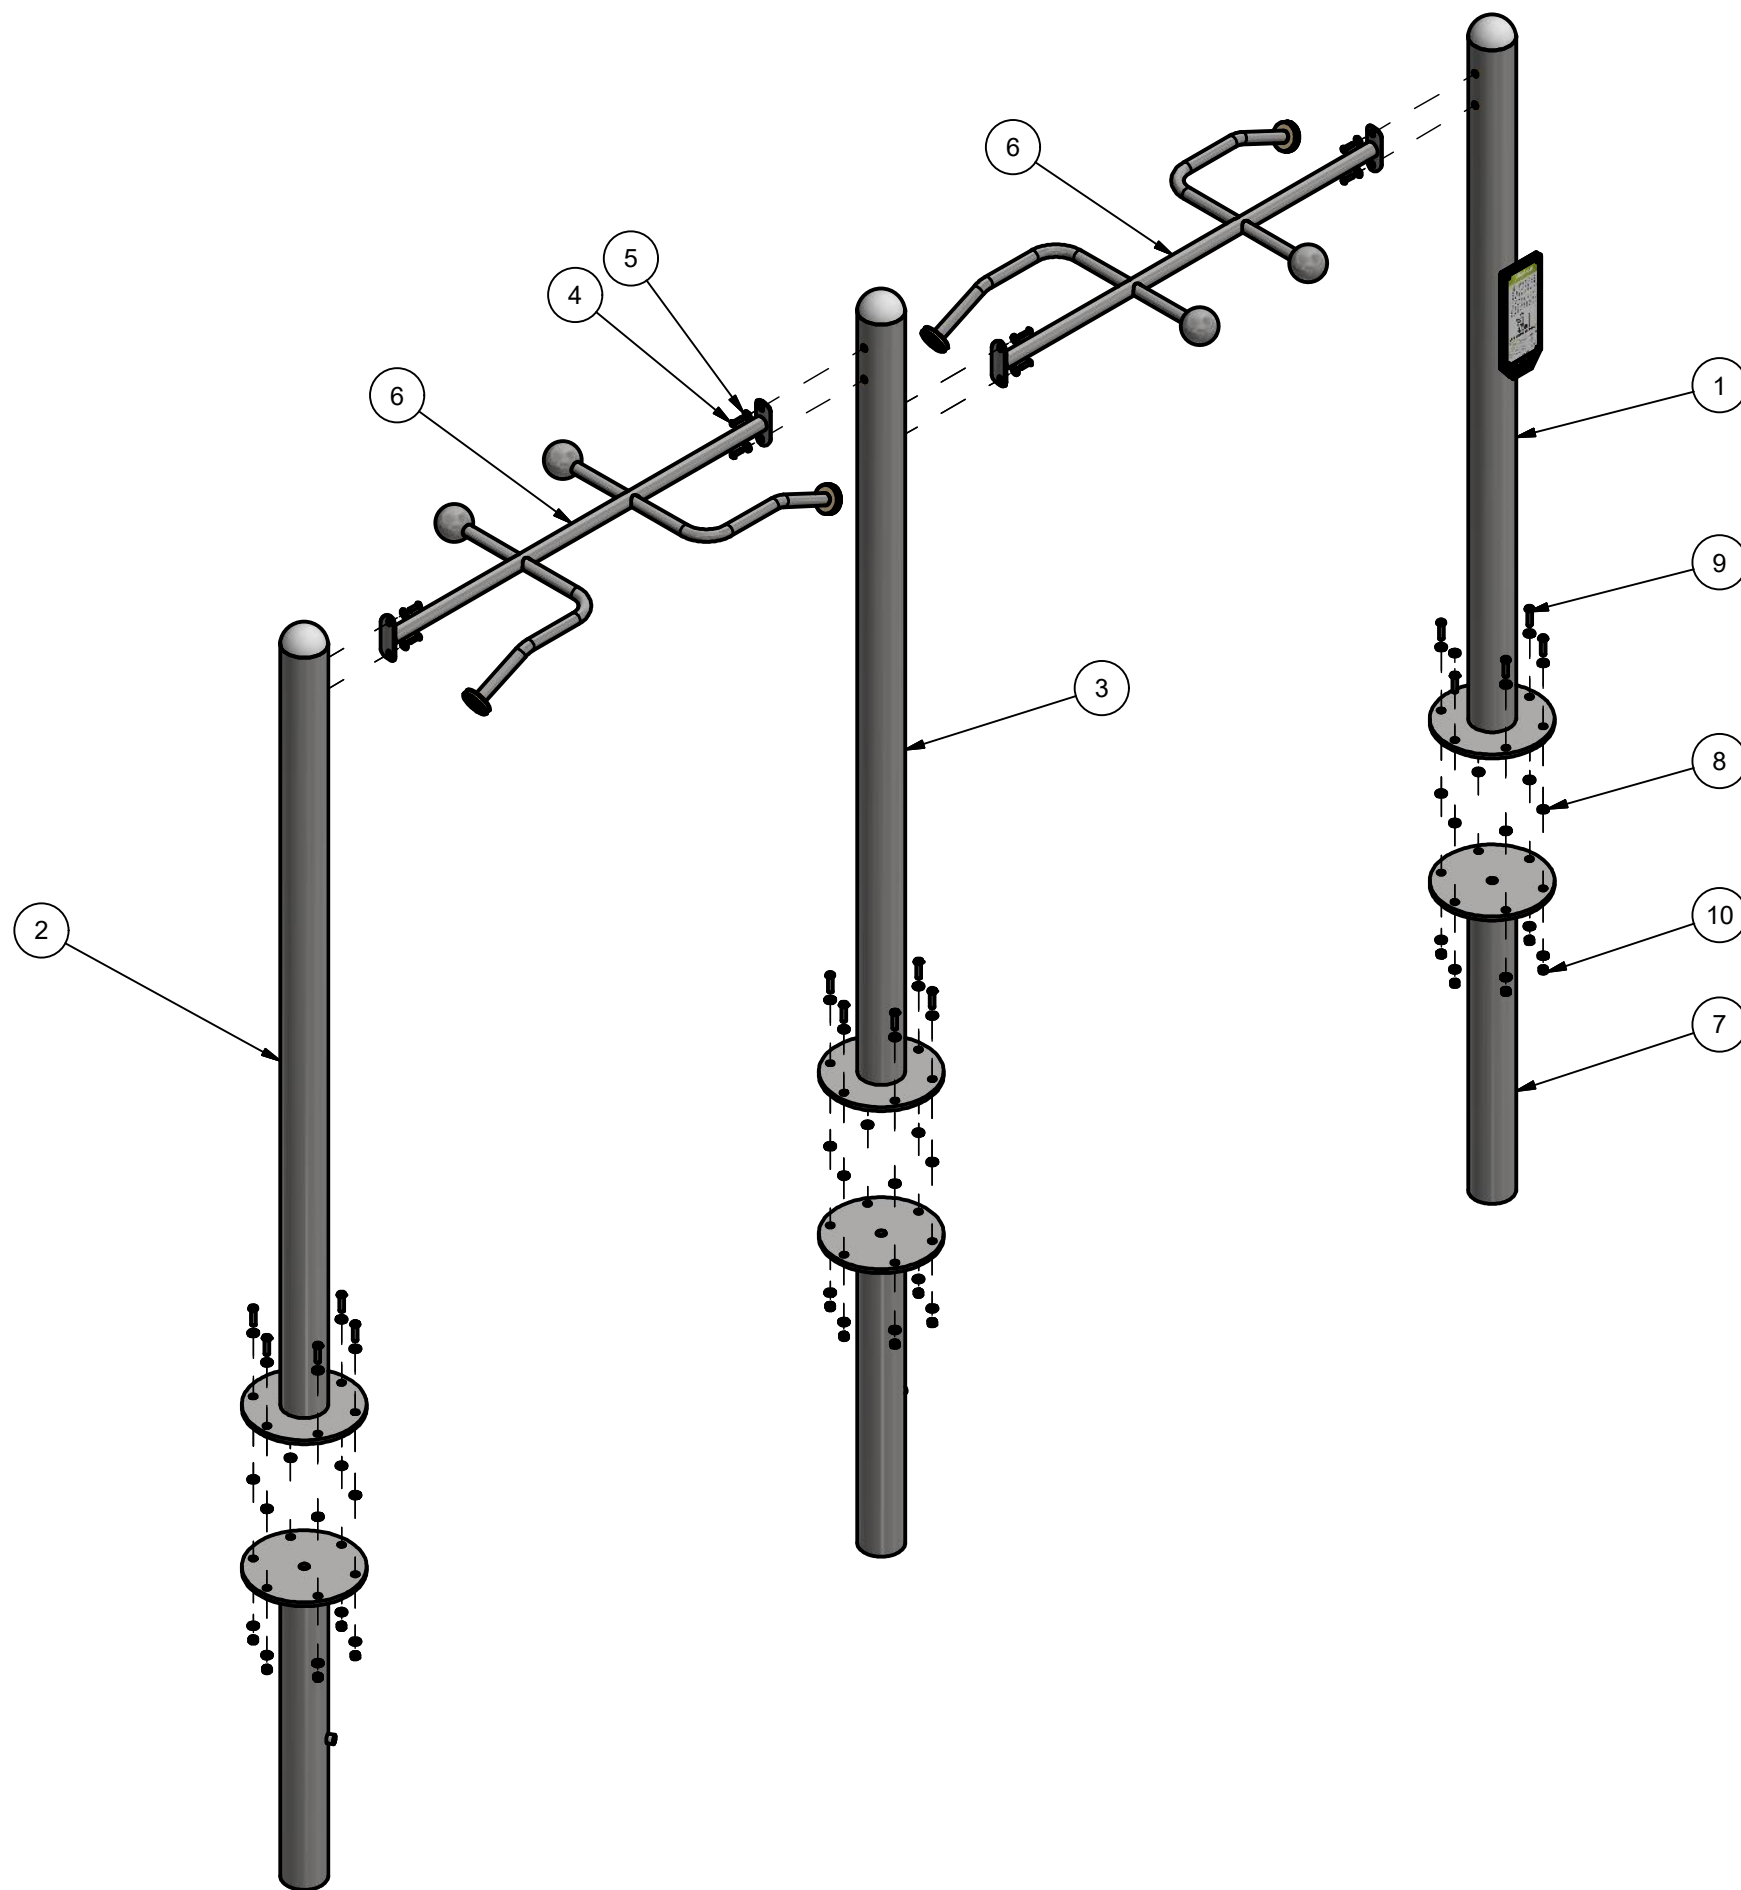

Parts List

Item	Product Number	Product Name	QTY
1	PST-000001	ActiveFit Pull-Up Post. With Mounting Holes for Fitness Use Sign (Bar Height 82 inches)	1
2	PST-000004	ActiveFit Pull Up Post. (Bar Height 92 inches.)	1
3	PST-000005	ActiveFit Pull up Center Post. (Bar Heights 92 and 82 inches.)	1
4	FAS-000002	3/8"-16 X 1 1/4" : Six Lobe Bolt (TORX TAMPER RESISTANT Bolts)	8
5	FAS-000005	3/8" ID x 1" OD Flat SS Washer	8
6	OVH-000001	ActiveFit Multi-Grip Pull Up Bar	2
7	FDN-000003	Concrete Post Extension (13" dia Plate w/ 5" Post)(No Gussets)	3
8	FAS-000035	1/2" Galvanized Steel Structural Flat Washer	54
9	FAS-000033	1/2" x 13 x 2" SS Button Socket Cap Screw	18
10	FAS-000034	1/2"-13 SS Hex Nut	18

NOTE:
APPLY LOCKTITE TO BOLTS WHEN ASSEMBLING

INSTALLATION DRAWING

PRODUCT NAME: ActiveFit Multi-Grip Pull Up Double Station.

PRODUCT NUMBER: FIT-000003

REVISED JAN. 2018

ALL DIMENSIONS ARE IN INCHES

SCALE 1:20

www.activefit.ca | 800-463-2361