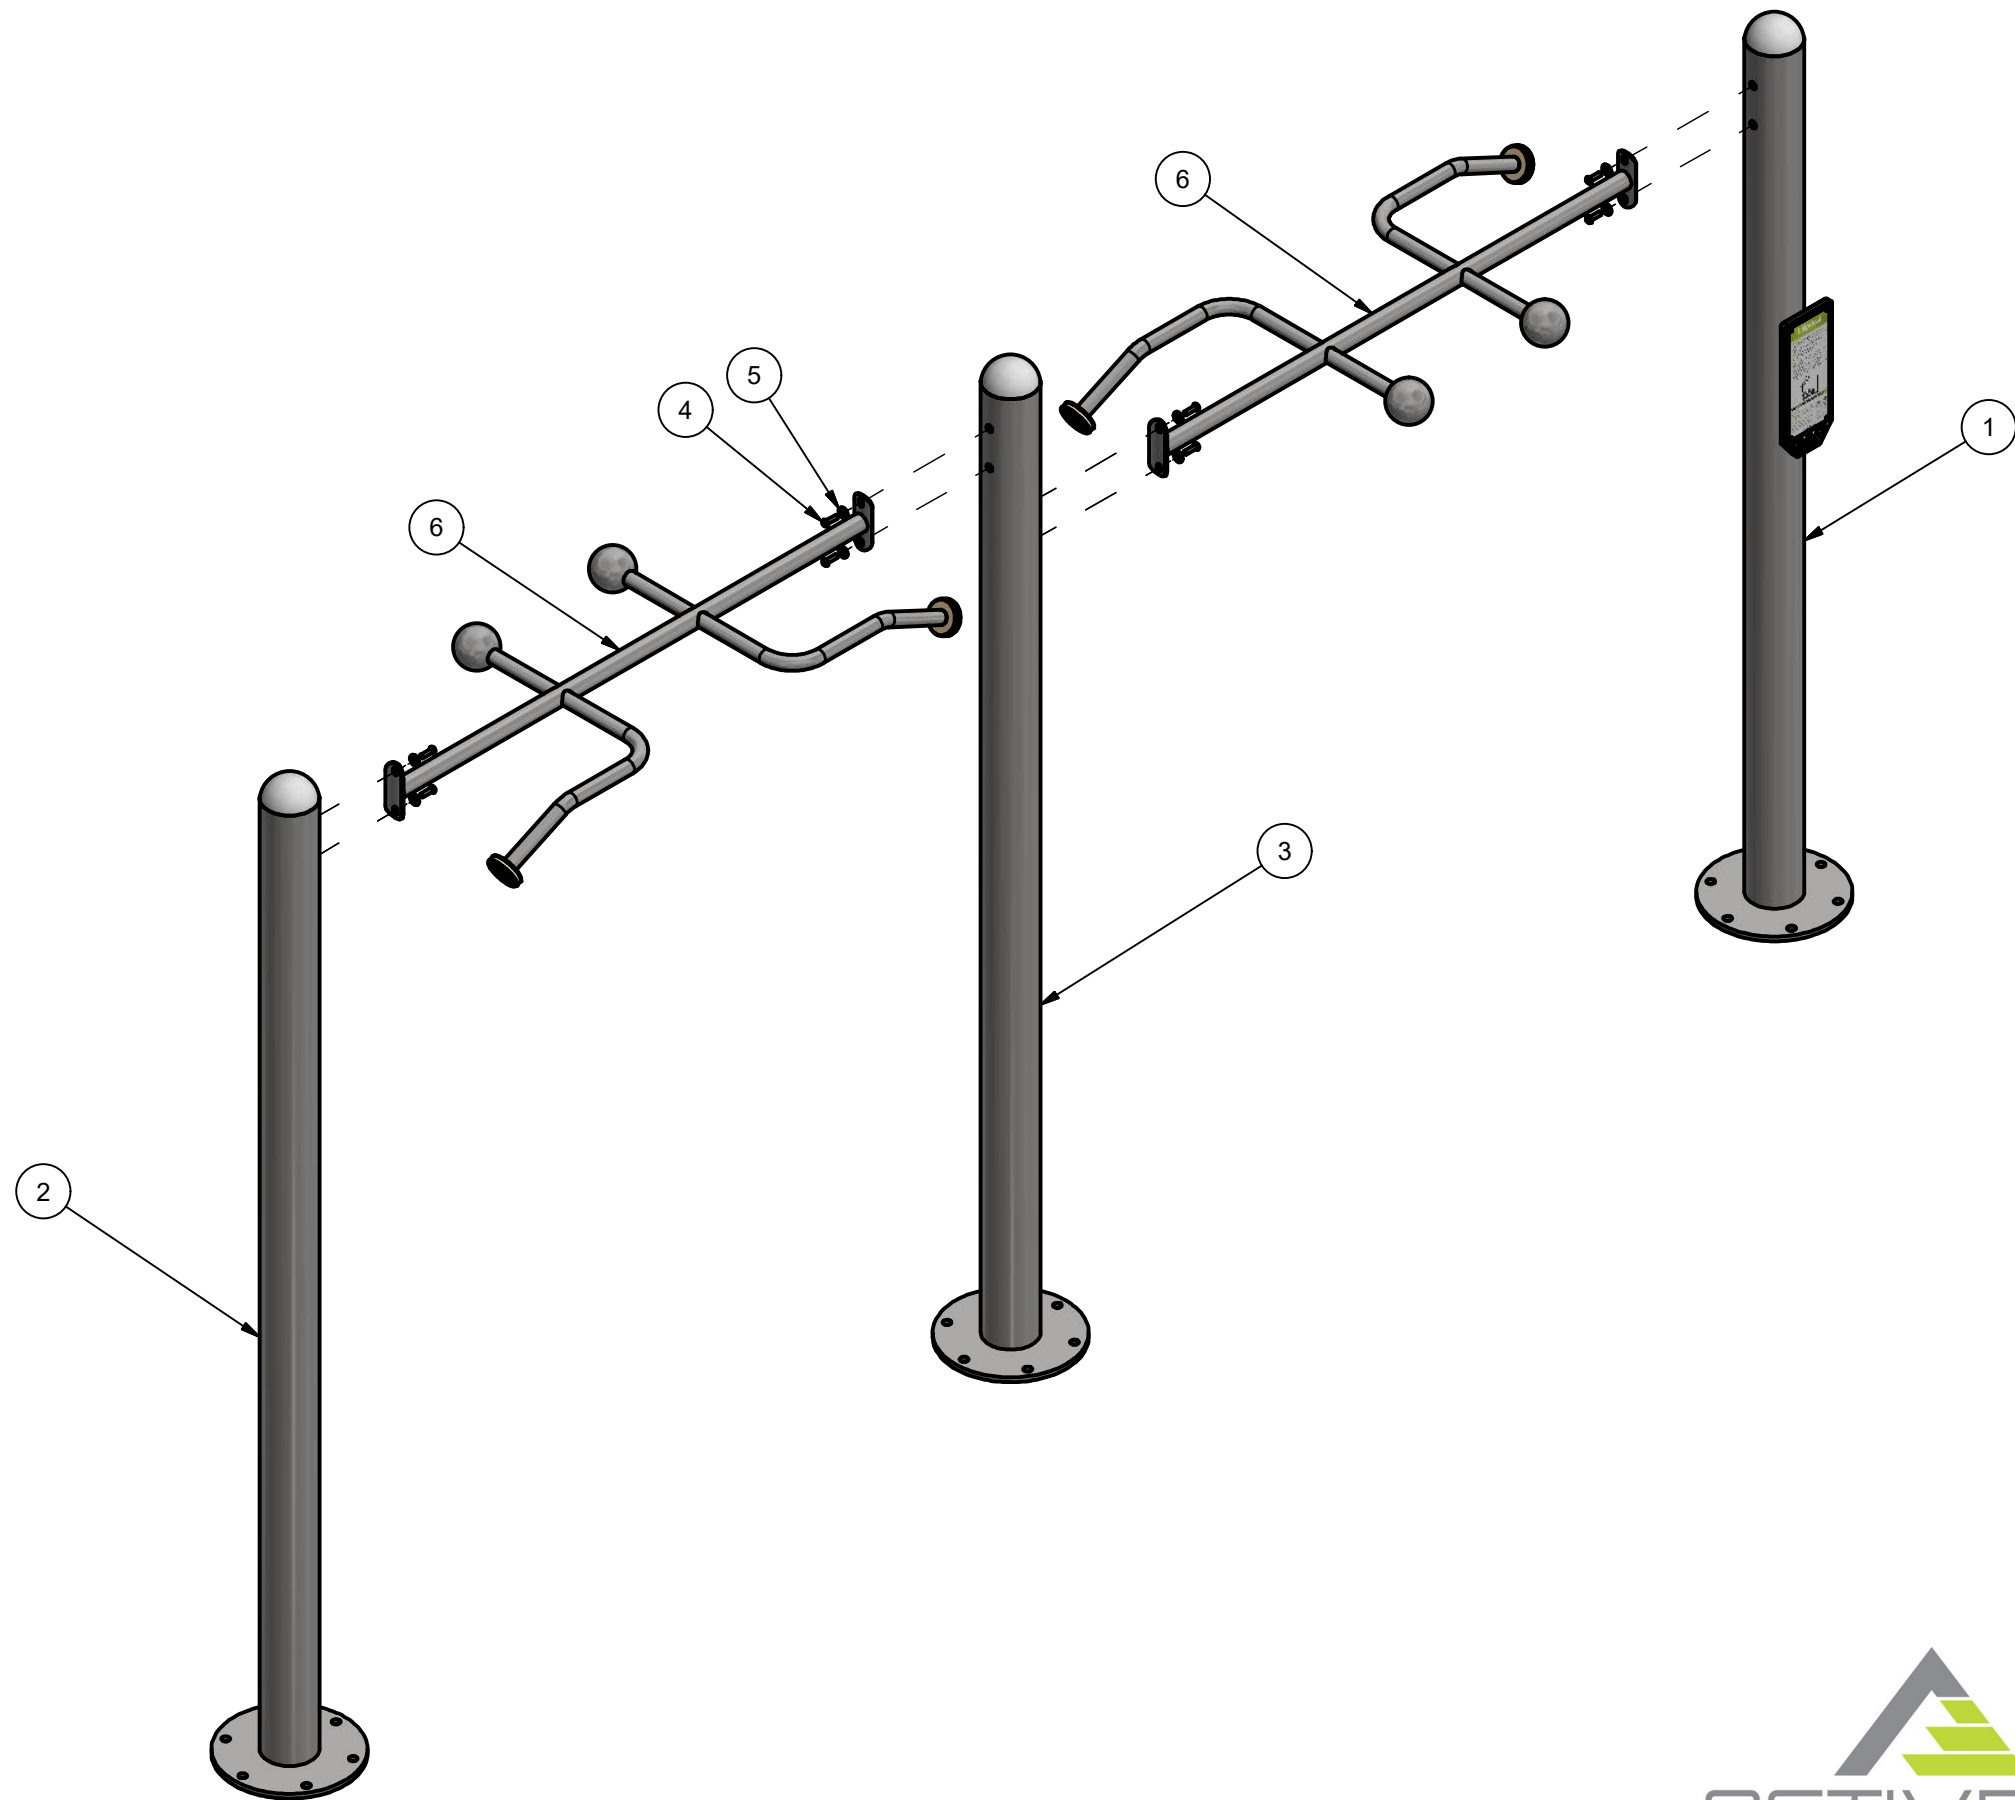

PLAN VIEW DRAWING	
PRODUCT NAME: ActiveFit Multi-Grip Pull Up Double Station.	
PRODUCT NUMBER: FIT-000003	REVISED JAN. 2018
ALL DIMENSIONS ARE IN INCHES	SCALE 1 : 24
www.activefit.ca 800-463-2361	

Parts List			
Item	Product Number	Product Name	QTY
1	PST-000001	ActiveFit Pull-Up Post. With Mounting Holes for Fitness Use Sign (Bar Height 82 inches)	1
2	PST-000004	ActiveFit Pull Up Post. (Bar Height 92 inches.)	1
3	PST-000005	ActiveFit Pull up Center Post. (Bar Heights 92 and 82 inches.)	1
4	FAS-000002	3/8"-16 X 1 1/4" : Six Lobe Bolt (TORX TAMPER RESISTANT Bolts)	8
5	FAS-000005	3/8" ID x 1" OD Flat SS Washer	8
6	OVH-000001	ActiveFit Multi-Grip Pull Up Bar	2

NOTE:
APPLY LOCKTITE TO BOLTS WHEN ASSEMBLING

ASSEMBLY DRAWING	
PRODUCT NAME: ActiveFit Multi-Grip Pull Up Double Station.	
PRODUCT NUMBER: FIT-000003	REVISED JAN. 2018
ALL DIMENSIONS ARE IN INCHES	SCALE 1:16
www.activefit.ca 800-463-2361	

Parts List

Item	Product Number	Product Name	QTY
1	PST-000001	ActiveFit Pull-Up Post. With Mounting Holes for Fitness Use Sign (Bar Height 82 inches)	1
2	PST-000004	ActiveFit Pull Up Post. (Bar Height 92 inches.)	1
3	PST-000005	ActiveFit Pull up Center Post. (Bar Heights 92 and 82 inches.)	1
4	FAS-000002	3/8"-16 X 1 1/4" : Six Lobe Bolt (TORX TAMPER RESISTANT Bolts)	8
5	FAS-000005	3/8" ID x 1" OD Flat SS Washer	8
6	OVH-000001	ActiveFit Multi-Grip Pull Up Bar	2
7	FAS-000014	5/8" x 5" Trubolt® 316 S/S Wedge Anchor	18
8	FAS-000015	5/8"-11 18-8 SS Hex Nut	18
9	FAS-000013	5/8" ASTM F436 Structural Flat Washer	36