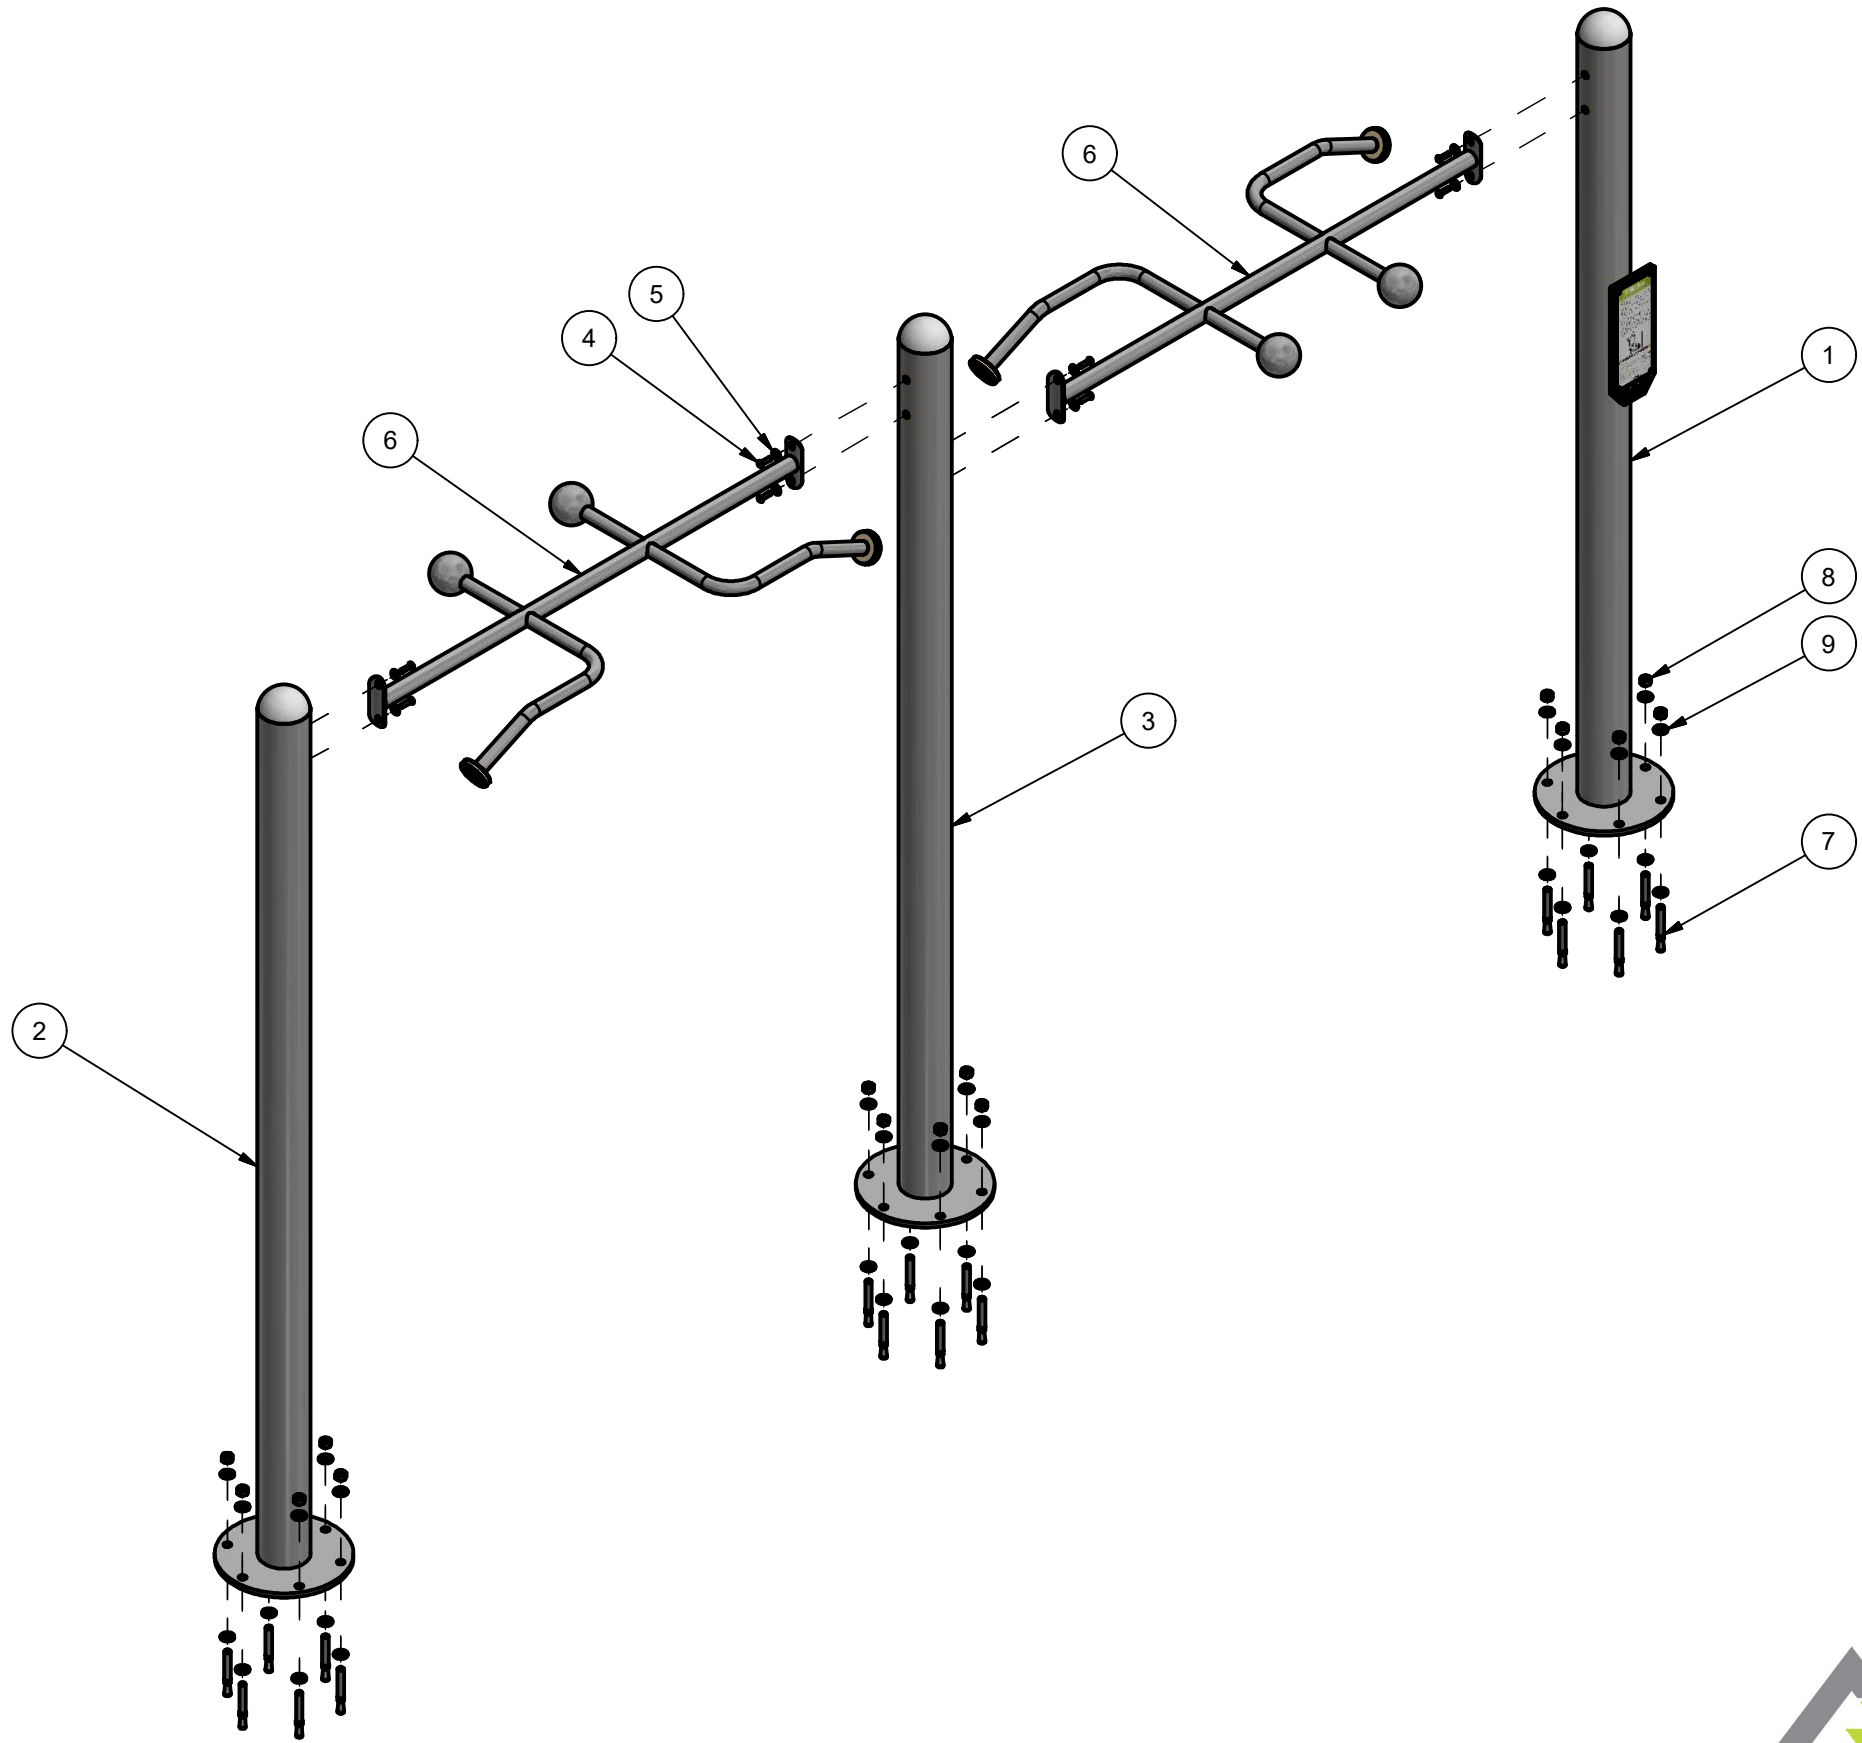

PLAN VIEW DRAWING	
PRODUCT NAME: ActiveFit Multi-Grip Pull Up Double Station.	
PRODUCT NUMBER: FIT-000003	REVISED JAN. 2018
ALL DIMENSIONS ARE IN INCHES	SCALE 1 : 24
www.activefit.ca 800-463-2361	

Parts List			
Item	Product Number	Product Name	QTY
1	PST-000001	ActiveFit Pull-Up Post. With Mounting Holes for Fitness Use Sign (Bar Height 82 inches)	1
2	PST-000004	ActiveFit Pull Up Post. (Bar Height 92 inches.)	1
3	PST-000005	ActiveFit Pull up Center Post. (Bar Heights 92 and 82 inches.)	1
4	FAS-000002	3/8"-16 X 1 1/4" : Six Lobe Bolt (TORX TAMPER RESISTANT Bolts)	8
5	FAS-000005	3/8" ID x 1" OD Flat SS Washer	8
6	OVH-000001	ActiveFit Multi-Grip Pull Up Bar	2

NOTE:
APPLY LOCKTITE TO BOLTS WHEN ASSEMBLING

ASSEMBLY DRAWING	
PRODUCT NAME: ActiveFit Multi-Grip Pull Up Double Station.	
PRODUCT NUMBER: FIT-000003	REVISED JAN. 2018
ALL DIMENSIONS ARE IN INCHES	SCALE 1:16
www.activefit.ca 800-463-2361	

Parts List

Item	Product Number	Product Name	QTY
1	PST-000001	ActiveFit Pull-Up Post. With Mounting Holes for Fitness Use Sign (Bar Height 82 inches)	1
2	PST-000004	ActiveFit Pull Up Post. (Bar Height 92 inches.)	1
3	PST-000005	ActiveFit Pull up Center Post. (Bar Heights 92 and 82 inches.)	1
4	FAS-000002	3/8"-16 X 1 1/4" : Six Lobe Bolt (TORX TAMPER RESISTANT Bolts)	8
5	FAS-000005	3/8" ID x 1" OD Flat SS Washer	8
6	OVH-000001	ActiveFit Multi-Grip Pull Up Bar	2
7	FAS-000014	5/8" x 5" Trubolt® 316 S/S Wedge Anchor	18
8	FAS-000015	5/8"-11 18-8 SS Hex Nut	18
9	FAS-000013	5/8" ASTM F436 Structural Flat Washer	36