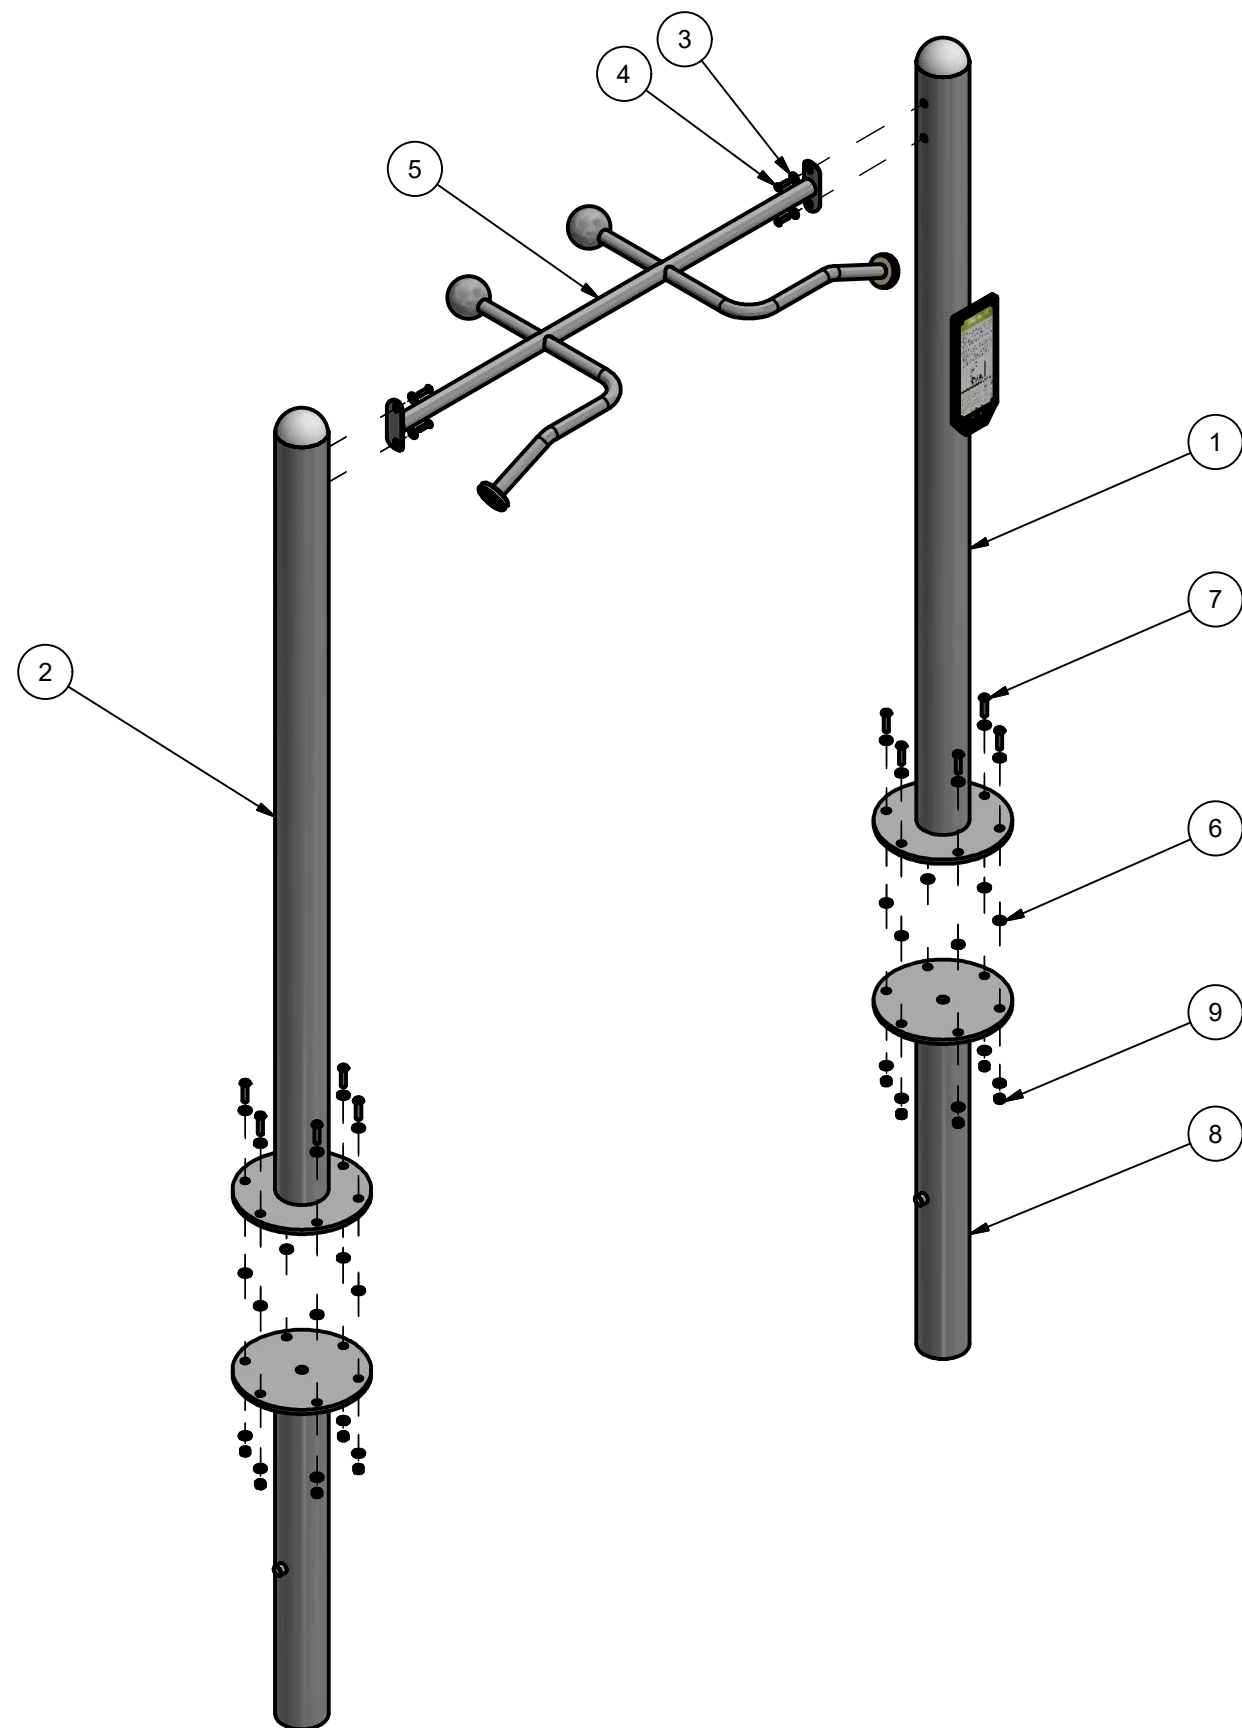

Parts List

Item	Product Number	Product Name	QTY
1	PST-000001	ActiveFit Pull-Up Post. With Mounting Holes for Fitness Use Sign (Bar Height 82 inches)	1
2	PST-000002	ActiveFit Pull-Up Post. (Bar Height 82 inches)	1
3	FAS-000005	3/8" ID x 1" OD Flat SS Washer	4
4	FAS-000002	3/8"-16 X 1 1/4" : Six Lobe Bolt (TORX TAMPER RESISTANT Bolts)	4
5	OVH-000001	ActiveFit Multi-Grip Pull Up Bar	1
6	FAS-000015	5/8"-11 18-8 SS Hex Nut	12
7	FAS-000013	5/8" ASTM F436 Structural Flat Washer	24
8	FAS-000014	5/8" x 5" Trubolt® 316 S/S Wedge Anchor	12

NOTE:  
APPLY LOCKTITE TO BOLTS WHEN ASSEMBLING

INSTALLATION DRAWING

PRODUCT NAME: ActiveFit Multi-Grip Pull Up Single. Bar Height 82in.

PRODUCT NUMBER: FIT-000001

REVISED JAN. 2018

ALL DIMENSIONS ARE IN INCHES

SCALE 1:14

[www.activefit.ca](http://www.activefit.ca) | 800-463-2361

Parts List

Item	Product Number	Product Name	QTY
1	PST-000001	ActiveFit Pull-Up Post. With Mounting Holes for Fitness Use Sign (Bar Height 82 inches)	1
2	PST-000002	ActiveFit Pull-Up Post. (Bar Height 82 inches)	1
3	FAS-000005	3/8" ID x 1" OD Flat SS Washer	4
4	FAS-000002	3/8"-16 X 1 1/4" : Six Lobe Bolt (TORX TAMPER RESISTANT Bolts)	4
5	OVH-000001	ActiveFit Multi-Grip Pull Up Bar	1
6	FAS-000035	1/2" Galvanized Steel Structural Flat Washer	36
7	FAS-000033	1/2" x 13 x 2" SS Button Socket Cap Screw	12
8	FDN-000003	Concrete Post Extension (13" dia Plate w/ 5" Post)(No Gussets)	2
9	FAS-000034	1/2"-13 SS Hex Nut	12