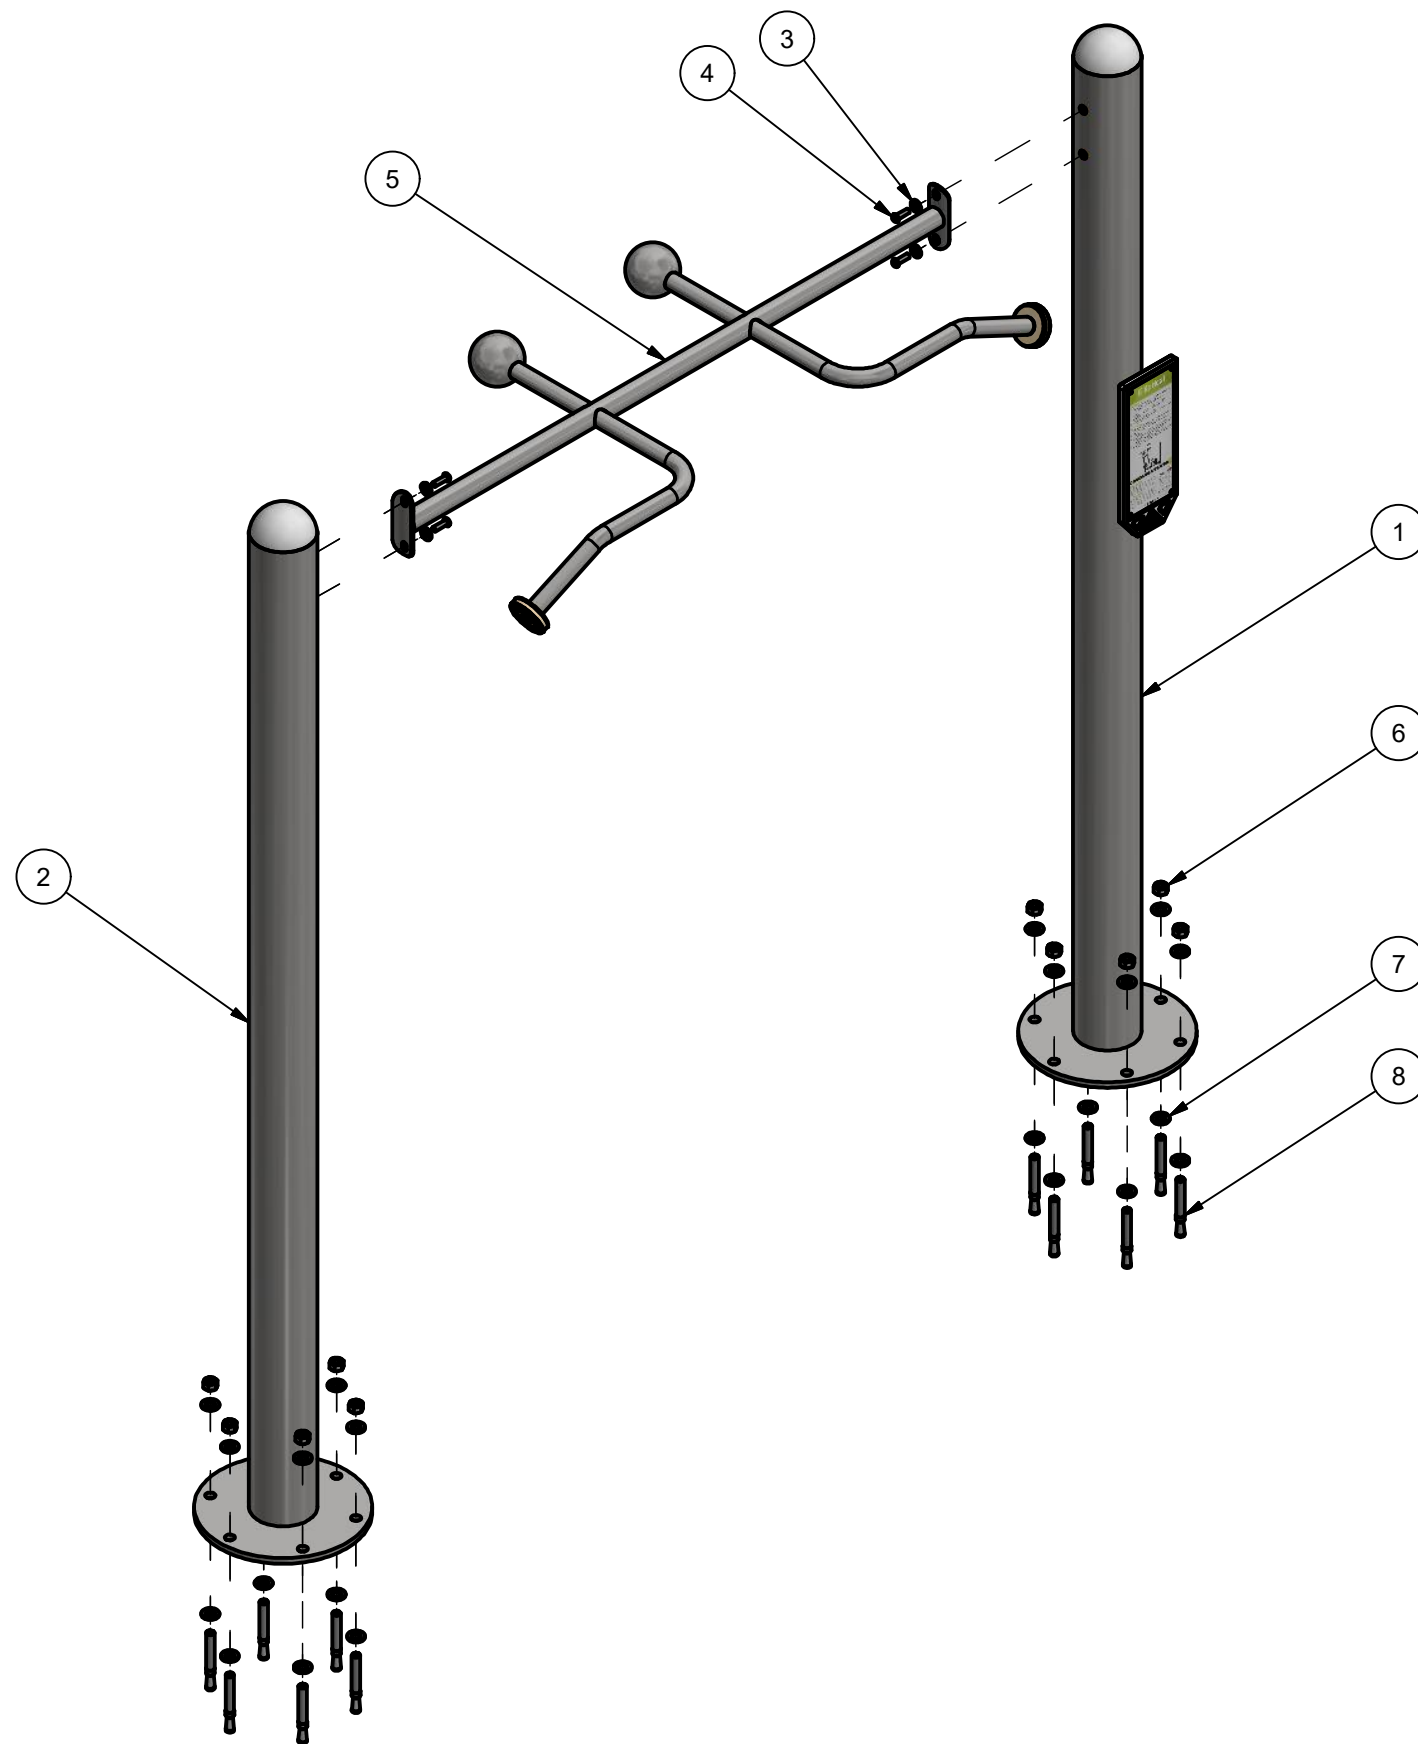

PLAN VIEW DRAWING	
PRODUCT NAME: ActiveFit Multi-Grip Pull Up Single. Bar Height 82in.	
PRODUCT NUMBER: FIT-000001	REVISED JAN. 2018
ALL DIMENSIONS ARE IN INCHES	SCALE 1 : 16
<a href="http://www.activefit.ca">www.activefit.ca</a>   800-463-2361	

Parts List			
Item	Product Number	Product Name	QTY
1	PST-000001	ActiveFit Pull-Up Post. With Mounting Holes for Fitness Use Sign (Bar Height 82 inches)	1
2	PST-000002	ActiveFit Pull-Up Post. (Bar Height 82 inches)	1
3	FAS-000005	3/8" ID x 1" OD Flat SS Washer	4
4	FAS-000002	3/8"-16 X 1 1/4" : Six Lobe Bolt (TORX TAMPER RESISTANT Bolts)	4
5	OVH-000001	ActiveFit Multi-Grip Pull Up Bar	1

NOTE:  
APPLY LOCKTITE TO BOLTS WHEN ASSEMBLING

ASSEMBLY DRAWING	
PRODUCT NAME: ActiveFit Multi-Grip Pull Up Single. Bar Height 82in.	
PRODUCT NUMBER: FIT-000001	REVISED JAN. 2018
ALL DIMENSIONS ARE IN INCHES	SCALE 1:12
<a href="http://www.activefit.ca">www.activefit.ca</a>   800-463-2361	

Parts List

Item	Product Number	Product Name	QTY
1	PST-000001	ActiveFit Pull-Up Post. With Mounting Holes for Fitness Use Sign (Bar Height 82 inches)	1
2	PST-000002	ActiveFit Pull-Up Post. (Bar Height 82 inches)	1
3	FAS-000005	3/8" ID x 1" OD Flat SS Washer	4
4	FAS-000002	3/8"-16 X 1 1/4" : Six Lobe Bolt (TORX TAMPER RESISTANT Bolts)	4
5	OVH-000001	ActiveFit Multi-Grip Pull Up Bar	1
6	FAS-000015	5/8"-11 18-8 SS Hex Nut	12
7	FAS-000013	5/8" ASTM F436 Structural Flat Washer	24
8	FAS-000014	5/8" x 5" Trubolt® 316 S/S Wedge Anchor	12