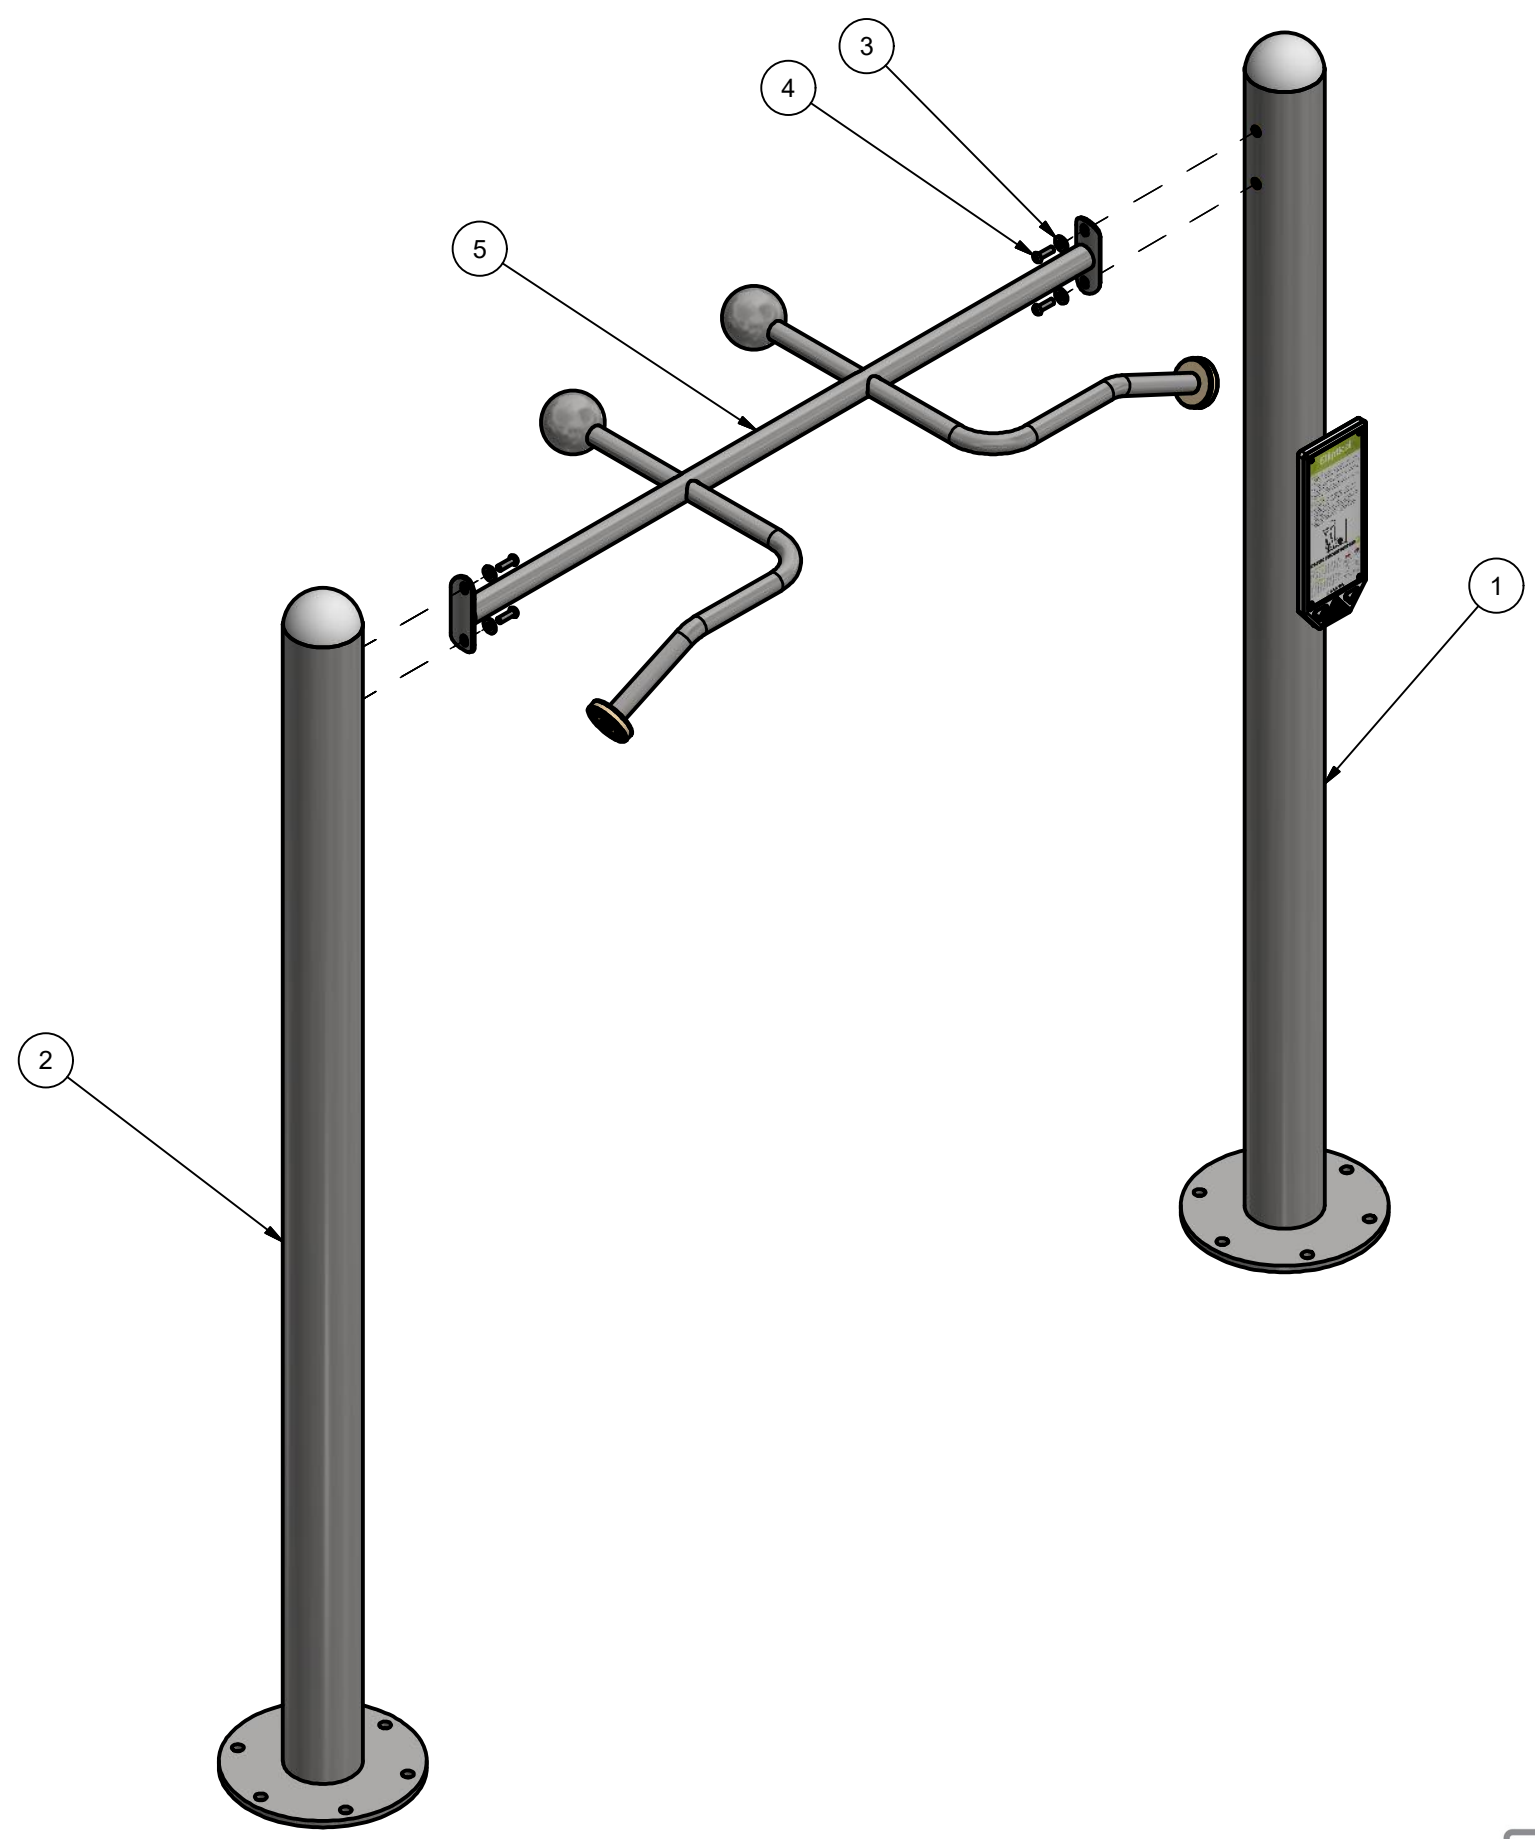

PLAN VIEW DRAWING	
PRODUCT NAME: ActiveFit Multi-Grip Pull Up Single. Bar Height 82in.	
PRODUCT NUMBER: FIT-000001	REVISED JAN. 2018
ALL DIMENSIONS ARE IN INCHES	SCALE 1 : 16
<a href="http://www.activefit.ca">www.activefit.ca</a>   800-463-2361	

Parts List			
Item	Product Number	Product Name	QTY
1	PST-000001	ActiveFit Pull-Up Post. With Mounting Holes for Fitness Use Sign (Bar Height 82 inches)	1
2	PST-000002	ActiveFit Pull-Up Post. (Bar Height 82 inches)	1
3	FAS-000005	3/8" ID x 1" OD Flat SS Washer	4
4	FAS-000002	3/8"-16 X 1 1/4" : Six Lobe Bolt (TORX TAMPER RESISTANT Bolts)	4
5	OVH-000001	ActiveFit Multi-Grip Pull Up Bar	1

NOTE:  
APPLY LOCKTITE TO BOLTS WHEN ASSEMBLING

ASSEMBLY DRAWING	
PRODUCT NAME: ActiveFit Multi-Grip Pull Up Single. Bar Height 82in.	
PRODUCT NUMBER: FIT-000001	REVISED JAN. 2018
ALL DIMENSIONS ARE IN INCHES	SCALE 1:12
<a href="http://www.activefit.ca">www.activefit.ca</a>   800-463-2361	

Parts List

Item	Product Number	Product Name	QTY
1	PST-000001	ActiveFit Pull-Up Post. With Mounting Holes for Fitness Use Sign (Bar Height 82 inches)	1
2	PST-000002	ActiveFit Pull-Up Post. (Bar Height 82 inches)	1
3	FAS-000005	3/8" ID x 1" OD Flat SS Washer	4
4	FAS-000002	3/8"-16 X 1 1/4" : Six Lobe Bolt (TORX TAMPER RESISTANT Bolts)	4
5	OVH-000001	ActiveFit Multi-Grip Pull Up Bar	1
6	FAS-000015	5/8"-11 18-8 SS Hex Nut	12
7	FAS-000013	5/8" ASTM F436 Structural Flat Washer	24
8	FAS-000014	5/8" x 5" Trubolt® 316 S/S Wedge Anchor	12