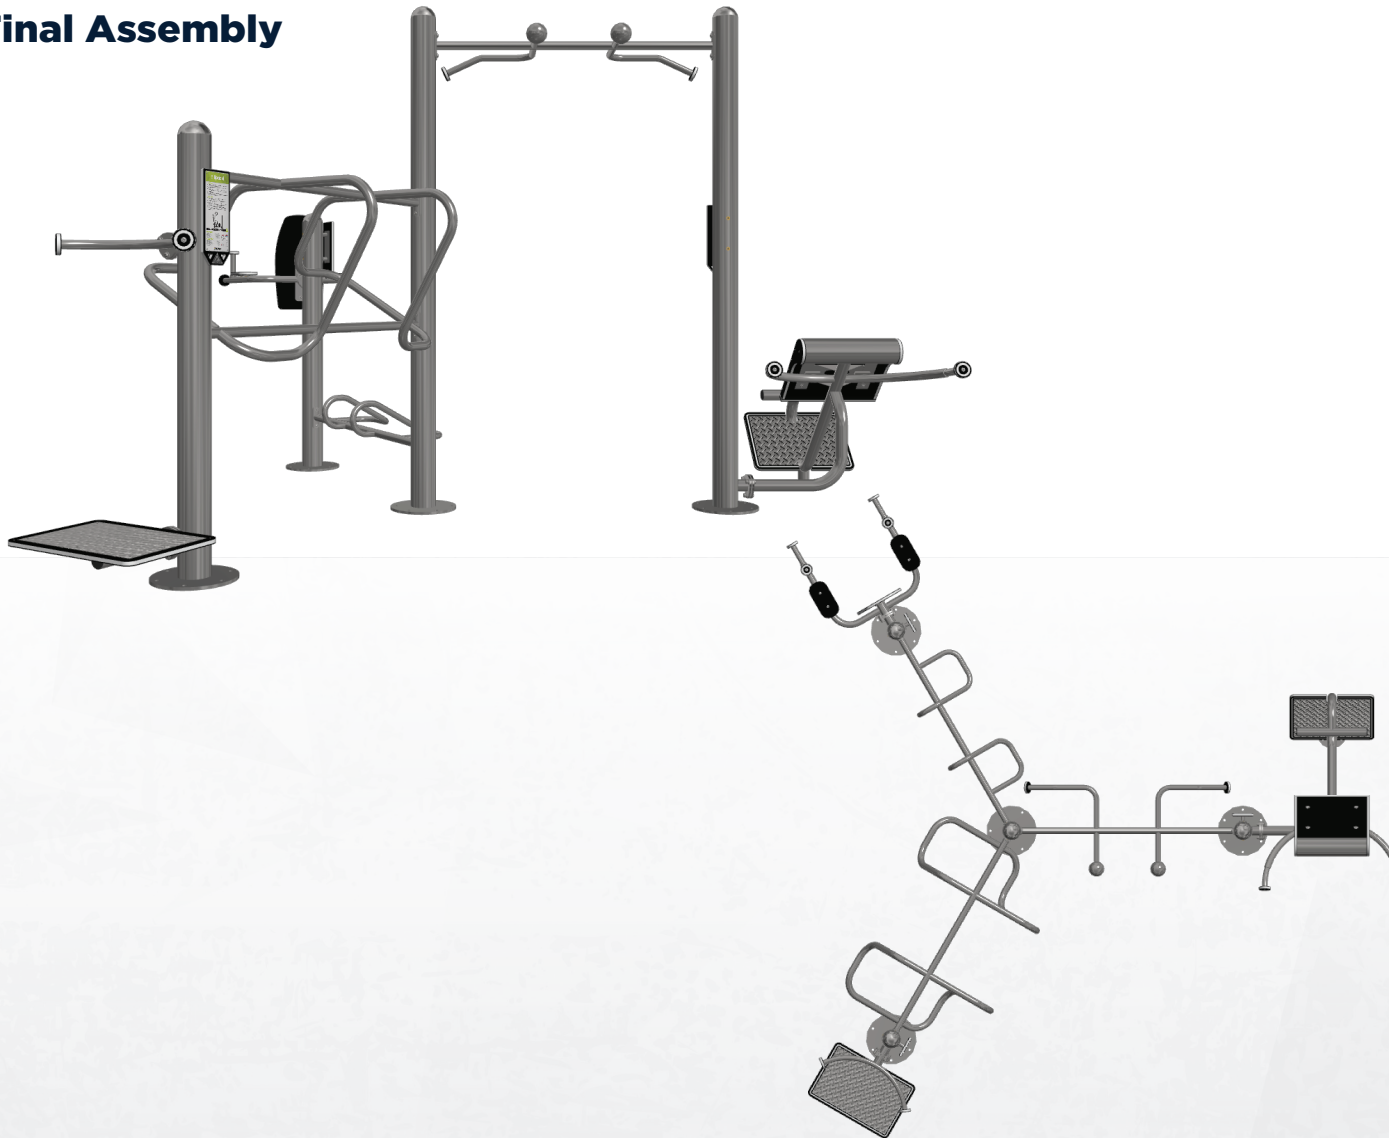

Assembly Instructions

FIT-000044

Complete Outdoor Gym

Surface Mounted

Final Assembly

- | | |
|-----------------------------|----------------------------------------------------------------------------------------------------|
| KIT QTY
x1 | TOOLS
HARDWARE KIT
KIT-000057 |
| KIT QTY
x4 | ASSEMBLY
HARDWARE KIT
KIT-000050 |
| KIT QTY
x1 | ASSEMBLY
HARDWARE KIT
KIT-000051 |
| KIT QTY
x1 | INSTALL
HARDWARE KIT
<small>Post in Concrete 7.5"</small>
KIT-000055 |
| KIT QTY
x4 | INSTALL
HARDWARE KIT
<small>Surface Mount 13"</small>
KIT-000056 |

Assembly Instructions

FIT-000044

Complete Outdoor Gym

Surface Mounted

Assembly Steps